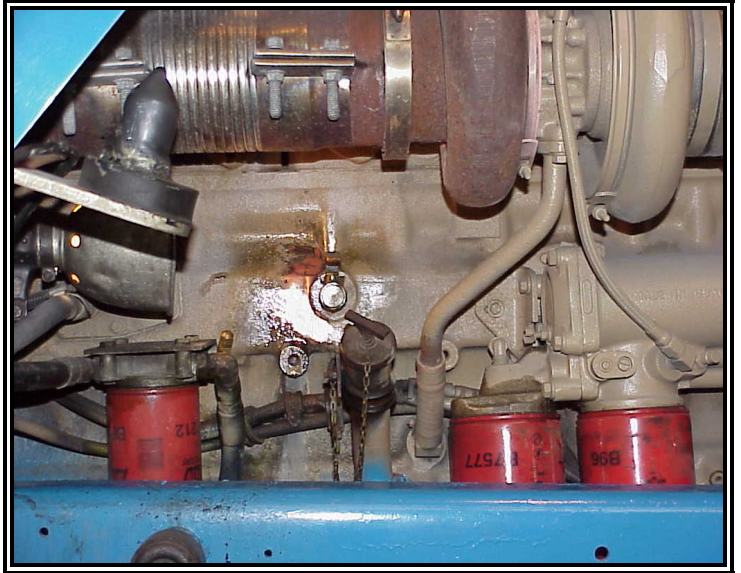

Metal Surgery Milwaukee LTD

182 W. Oklahoma Ave. Building #23

Milwaukee, WI 53207

Phone 414-744-8313 Fax 414-744-8770

www.metalsurgery.com e-mail: metalsu@execpc.com

FREEZE DAMAGE

NORTHERN WISCONSIN WEATHER CAUSED FREEZE DAMAGE TO THESE BLOCKS. ABOVE CUMMINS DIESEL AND BELOW GENERAL MOTORS INBOARD ARE REPAIRED IN PLACE WITH MINOR OR NO DISASSEMBLY REQUIRED.