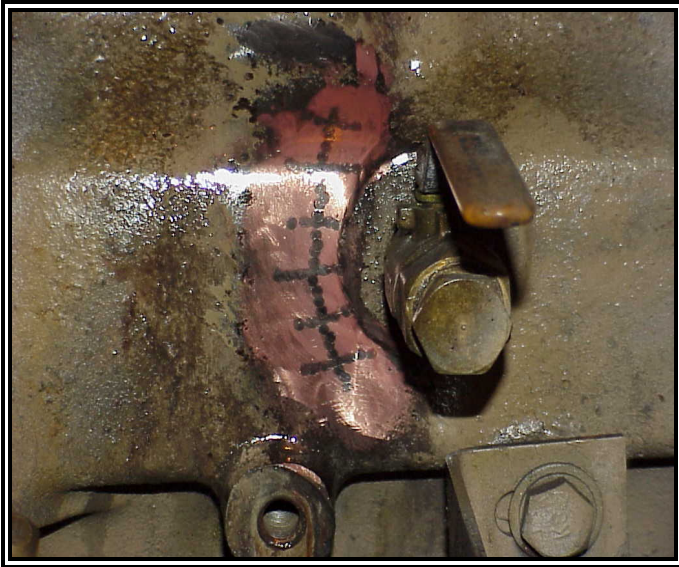

Metal Surgery Milwaukee LTD

182 W. Oklahoma Ave. Building #23

Milwaukee, WI 53207

Phone 414-744-8313 Fax 414-744-8770

www.metalsurgery.com e-mail: metalsu@execpc.com

FREEZE DAMAGE

NORTHERN WISCONSIN WEATHER CAUSED FREEZE DAMAGE TO THESE BLOCKS. ABOVE CUMMINS DIESEL AND BELOW GENERAL MOTORS INBOARD ARE REPAIRED IN PLACE WITH MINOR OR NO DISASSEMBLY REQUIRED.